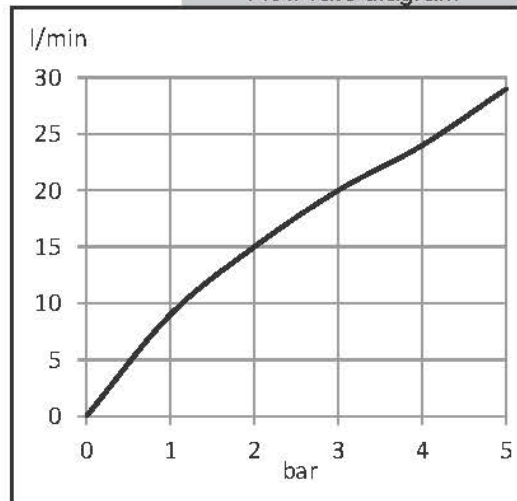

Flow rate diagram

**KLUDI**  
**RAK**

Product picture

Product: **Brass Shattaf With Supreme Hose & Wall Bracket**

Ref.: **RAK32002**

Product description

Brass Shattaf with Aerated flow  
Connection 1/2"  
with supreme hose,  
wall bracket