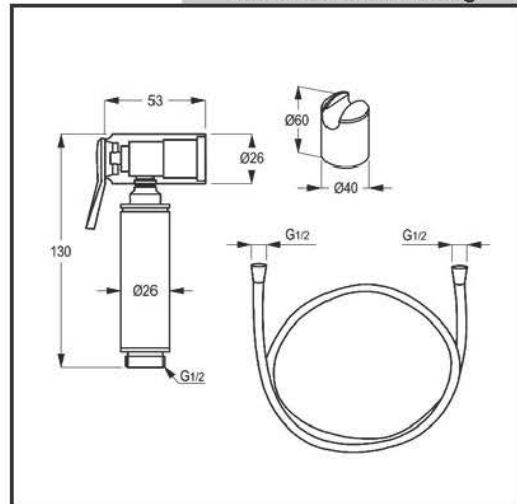

Dimensional drawing