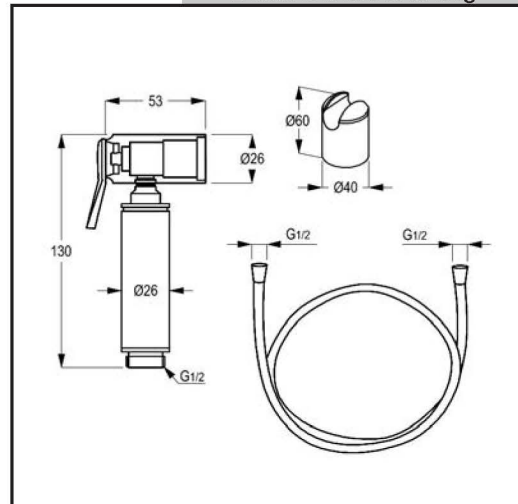

Dimensional drawing